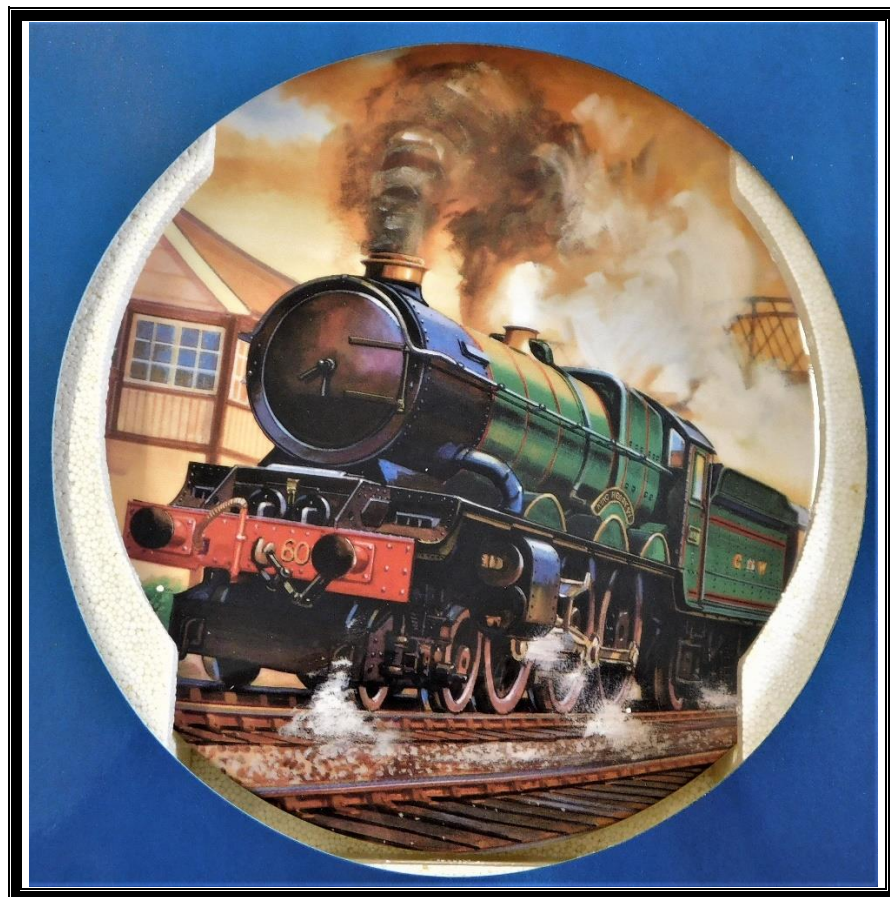

www.the-saleroom.com & www.easyliveauctions.com

**Lot 537 - Hornby 50th Anniversary Royal Doulton plate - Regal Power GWR 4-6-0
'King Henry VI'**

**Day 2: Weds 25th October - 602 lots mint and boxed Hornby,
Bachman, and Model Railways**